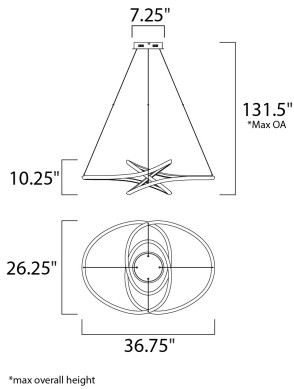

PRODUCT DESCRIPTION

Arched Matte White aluminum channel is artfully formed into unique lighting sculptures. Two rows of LEDs are used to double the light output but are fully dimmable for your comfort level.

MEASUREMENTS

DIMENSION : 36.75" L x 26.25" W x 10.25" H
 MAX OAH : 131.5" OAH
 CANOPY : 7.25" W x 1.75" H x 7.75" L
 HANGING WEIGHT : 9.02 lb

LAMPING

INPUT VOLTAGE : 120-277V
 LUMENS : 4,620 Rated (2,970 Del.)
 BULB : 1 x 66W LED PCB Integrated , 66W Total
 BULB INCLUDED : (Integrated)
 DIMMABLE : Only at 120V with ELV
 CRI : 90+ CRI
 COLOR_TEMP : 3000K